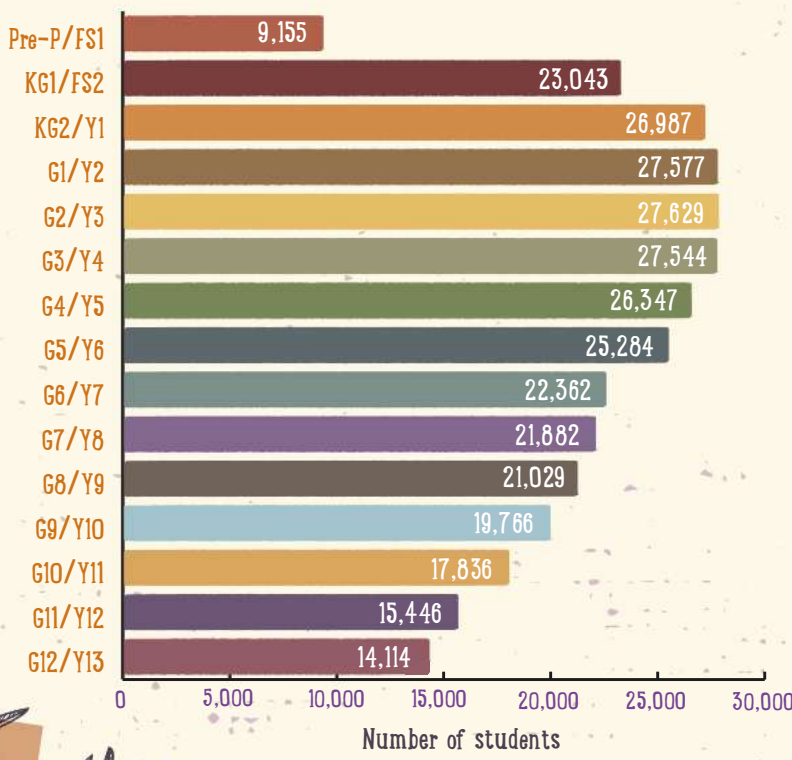

DUBAI PRIVATE SCHOOLS SNAPSHOT 2022-2023

NOVEMBER 2022

STUDENTS

4.5%
enrolment growth
from June 2022

326,001
Students

32,327
Emirati Students

16,418
Students of
Determination

NUMBER OF STUDENTS BY GRADE/YEAR

DID YOU KNOW?

More than **2,800** students are named after flowers!

- ZAHRA - more than 1,000
- YASMINE - more than 800
- LILY - more than 280
- ROSE - more than 100
- WARD - more than 90

A IS THE MOST COMMON FIRST LETTER OF STUDENTS' NAMES