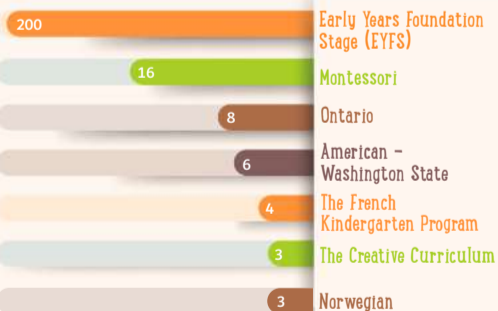

GROWING UP FAST

Early Childhood Centres in Dubai

15% enrolment growth and **27** new centres have opened in the last year

CHILDREN

23,779 children enrolled

How often do children attend?

Children by age

TEACHERS

1,473 teachers

2,199 teaching assistants

522 care assistants

101 inclusion support staff

189 medical staff

CENTRES

249 early childhood centres

14 different curricula

Location of Dubai Early Childhood Centres

81% of early childhood centres are open all year round!

..and more than **77%** offer extra curricular activities!

English Arabic French

The main languages of instruction are...