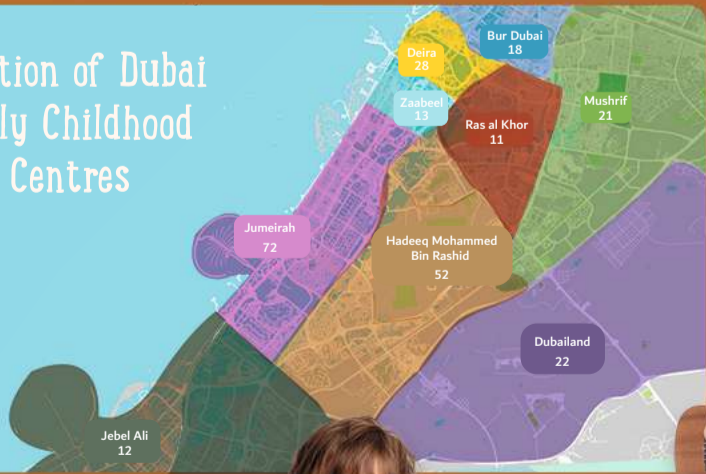

GROWING UP FAST

Early Childhood Centres in Dubai

15% enrolment growth and **27** new centres have opened in the last year

CHILDREN

23,779 children enrolled

How often do children attend?

Children by age

TEACHERS

Location of Dubai Early Childhood Centres

81% of early childhood centres are open all year round!

..and more than **77%** offer extra curricular activities!

English Arabic French

The main languages of instruction are...