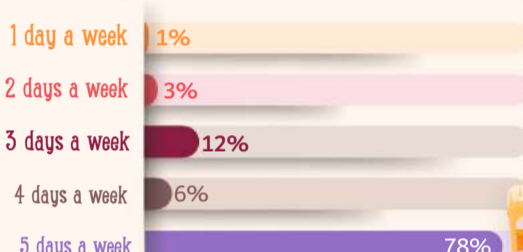

GROWING UP FAST

Early Childhood Centres in Dubai

15% enrolment growth and **27** new centres have opened in the last year

CHILDREN

23,779 children enrolled

How often do children attend?

Children by age

TEACHERS

1,473 teachers

2,199 teaching assistants

522 care assistants

101 inclusion support staff

189 medical staff

CENTRES

249 early childhood centres

14 different curricula