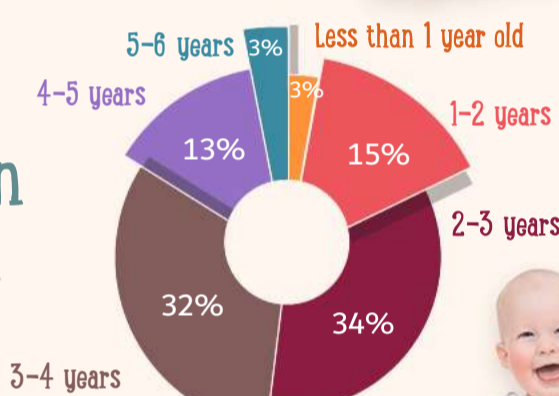

GROWING UP FAST

Early Childhood Centres in Dubai

15% enrolment growth and **27** new centres have opened in the last year

CHILDREN

23,779 children enrolled

How often do children attend?

Children by age

TEACHERS

1,473 teachers

2,199 teaching assistants

522 care assistants

101 inclusion support staff

189 medical staff

CENTRES

249 early childhood centres

14 different curricula

Location of Dubai Early Childhood Centres

81% of early childhood centres are open all year round!

..and more than **77%** offer extra curricular activities!

English Arabic French

The main languages of instruction are...

Chinese (mandarin) Russian Spanish

64% of centres have children of **UP TO 20** different nationalities

29% of centres have children between **21 TO 40** different nationalities

7% of centres have children of **more than 41** different nationalities