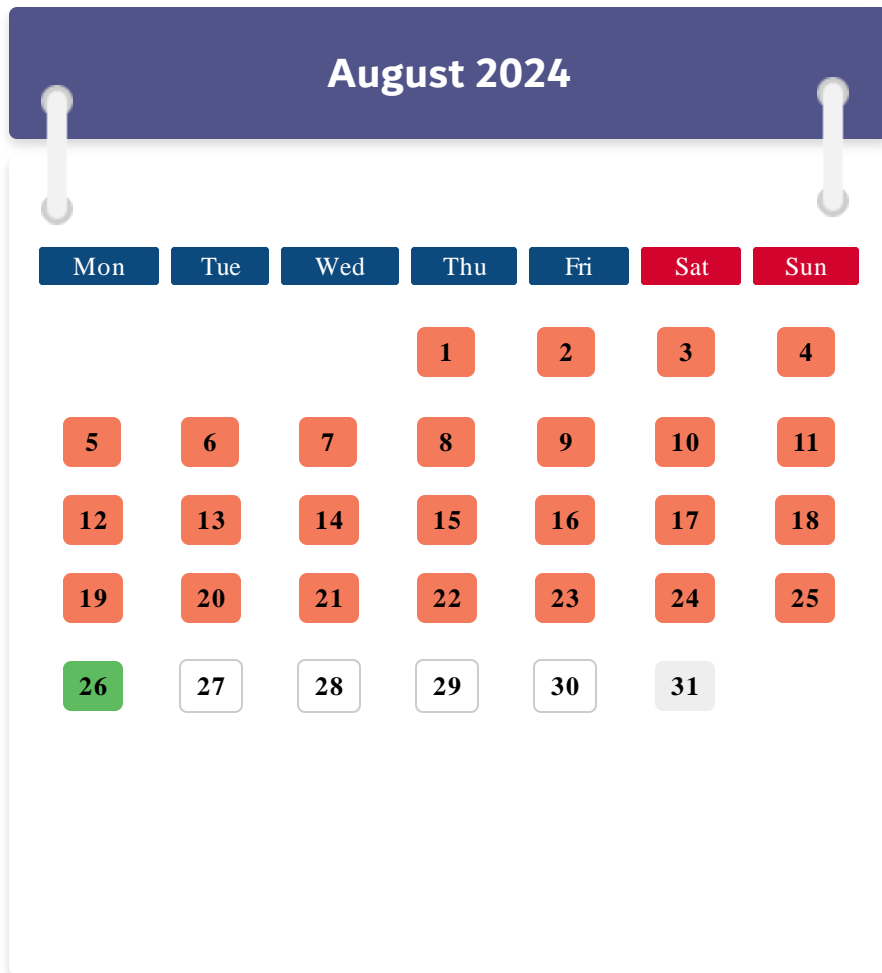

# School Academic Calendar 2024-2025

Brighton College Dubai L.L.C

182 School days

- Start of the academic year
- End of the academic year
- Winter break
- Spring break
- Summer break
- Professional Development for Staff
- Other school holidays
- Public holidays\*  
(Tentative and subject to official government announcements)

## December 2024

Mon	Tue	Wed	Thu	Fri	Sat	Sun
						1
2	3	4	5	6	7	8
9	10	11	12	13	14	15
16	17	18	19	20	21	22
23	24	25	26	27	28	29
30	31					

\*National Day  
2nd to 3rd December 2024

17

18

19

20

21

22

23

24