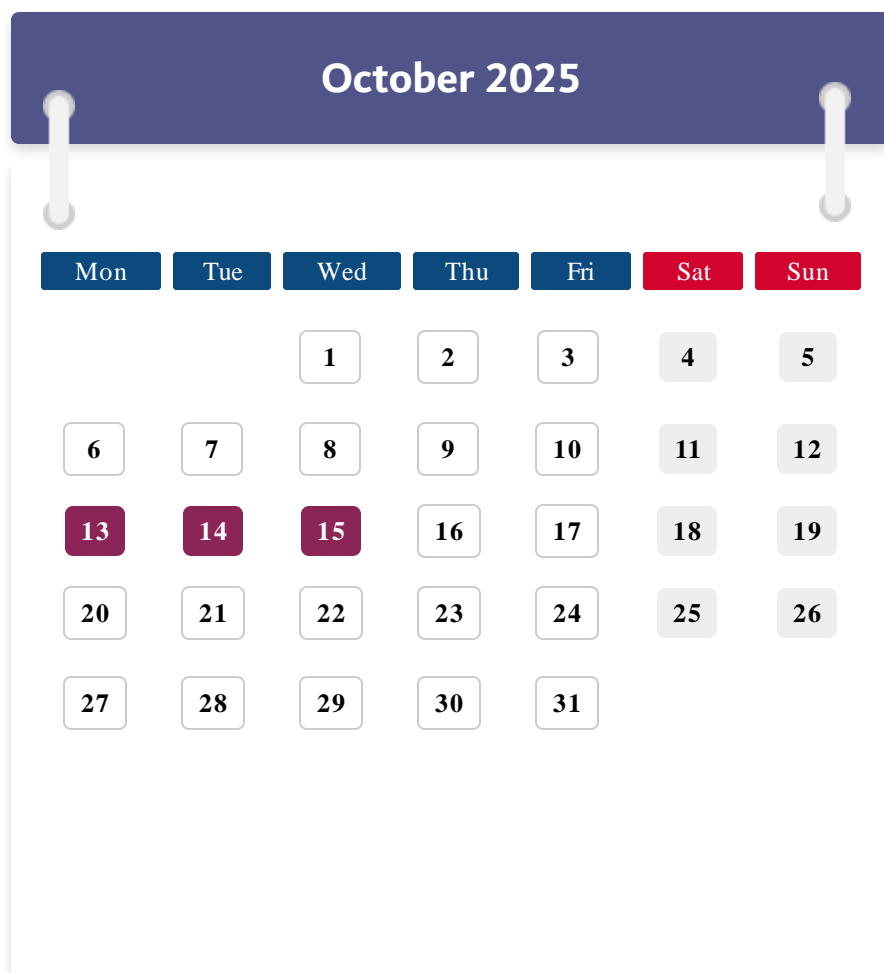

School Academic Calendar 2025-2026

Newlands School

182 School days

- Start of the academic year
- End of the academic year
- Winter break
- Spring break
- Summer break
- Professional Development for Staff
- Other school holidays
- Public holidays*
(Tentative and subject to official government announcements)

17

18

19

20

21

22

23

24