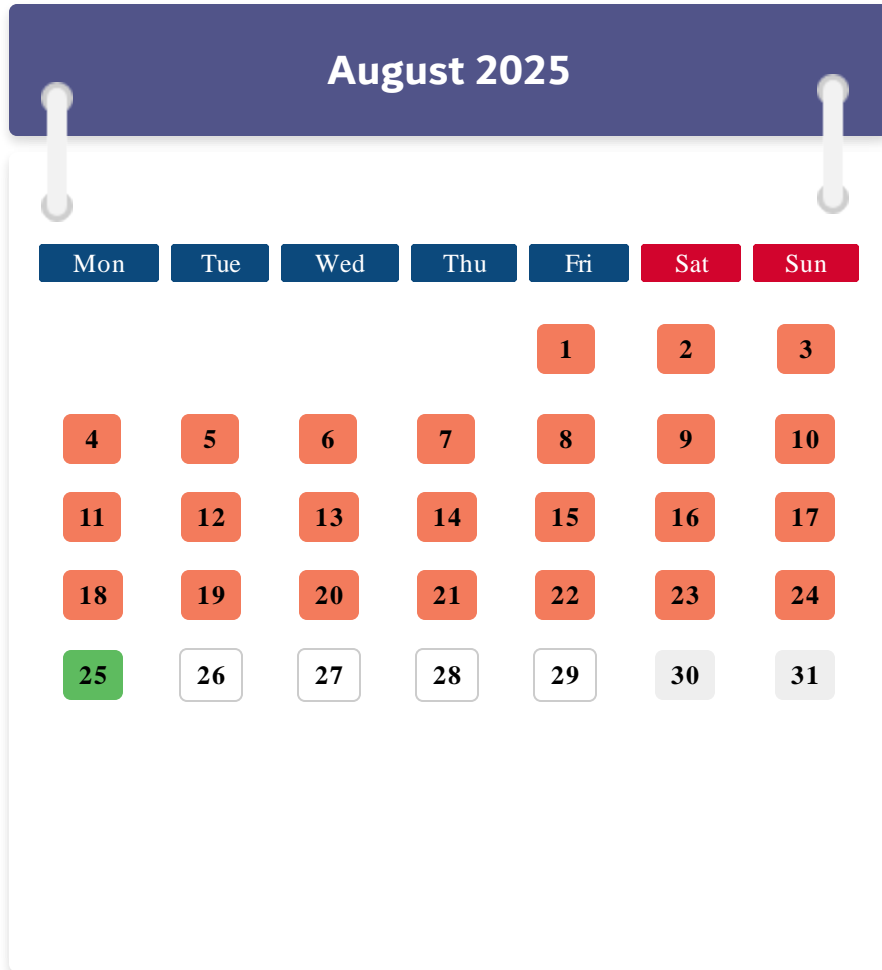

School Academic Calendar 2025-2026

GEMS Royal Dubai School - Dubai Branch

182 School days

■ Start of the academic year
 ■ End of the academic year
 ■ Winter break
 ■ Spring break
 ■ Summer break

■ Professional Development for Staff
 ■ Other school holidays
 ■ Public holidays*
 (Tentative and subject to official government announcements)

December 2025

Mon Tue Wed Thu Fri Sat Sun

1	2	3	4	5	6	7
8	9	10	11	12	13	14
15	16	17	18	19	20	21
22	23	24	25	26	27	28
29	30	31				

*National Day
2nd to 3rd December 2025

January 2026

Mon Tue Wed Thu Fri Sat Sun

			1	2	3	4
5	6	7	8	9	10	11
12	13	14	15	16	17	18
19	20	21	22	23	24	25
26	27	28	29	30	31	

*New year's day
1st January 2026

February 2026

Mon Tue Wed Thu Fri Sat Sun

						1
2	3	4	5	6	7	8
9	10	11	12	13	14	15
16	17	18	19	20	21	22
23	24	25	26	27	28	

22

23

24

25

26

27

28

29