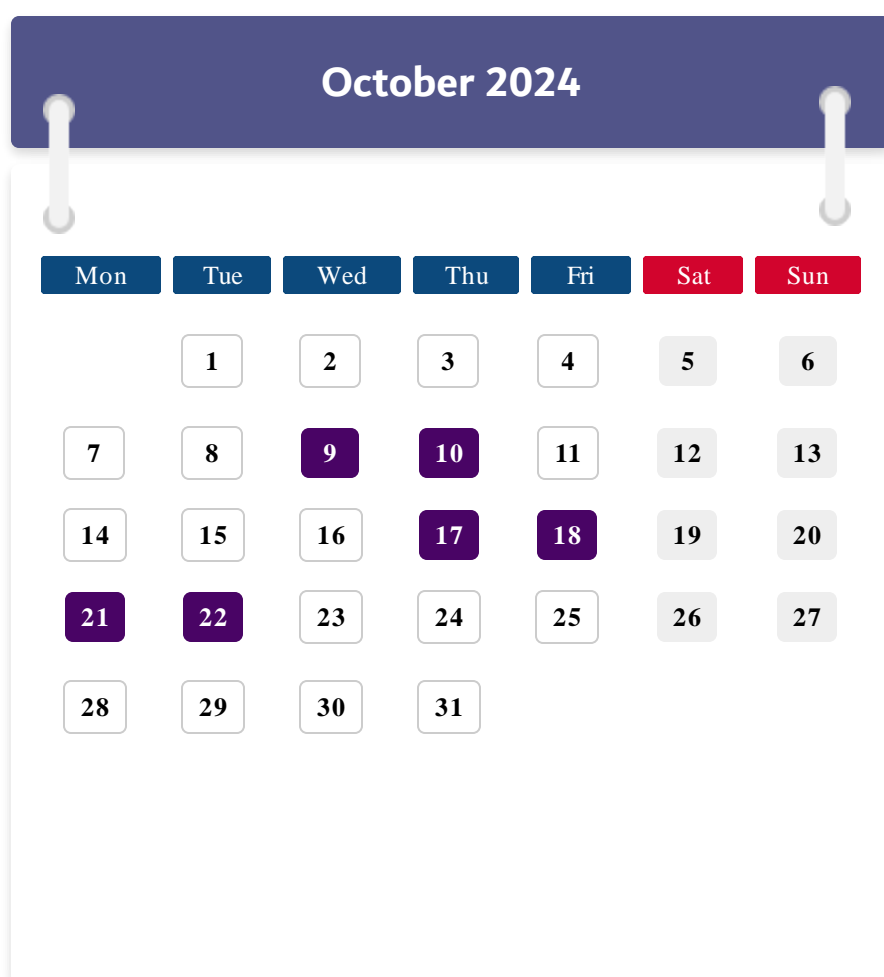

School Academic Calendar 2024-2025

The Winchester School - DUBAI BRANCH

182 School days

- Start of the academic year
- End of the academic year
- Winter break
- Spring break
- Summer break
- Professional Development for Staff
- Other school holidays
- Public holidays*
(Tentative and subject to official government announcements)

December 2024

Mon	Tue	Wed	Thu	Fri	Sat	Sun
						1
2	3	4	5	6	7	8
9	10	11	12	13	14	15
16	17	18	19	20	21	22
23	24	25	26	27	28	29
30	31					

*National Day
2nd to 3rd December 2024

January 2025

Mon	Tue	Wed	Thu	Fri	Sat	Sun
		1	2	3	4	5
6	7	8	9	10	11	12
13	14	15	16	17	18	19
20	21	22	23	24	25	26
27	28	29	30	31		

*New year's day
1st January 2025

February 2025

Mon	Tue	Wed	Thu	Fri	Sat	Sun
					1	2
3	4	5	6	7	8	9
10	11	12	13	14	15	16
17	18	19	20	21	22	23
24	25	26	27	28		

March 2025

Mon	Tue	Wed	Thu	Fri	Sat	Sun
					1	2
3	4	5	6	7	8	9
10	11	12	13	14	15	16
17	18	19	20	21	22	23
24	25	26	27	28	29	30
31						